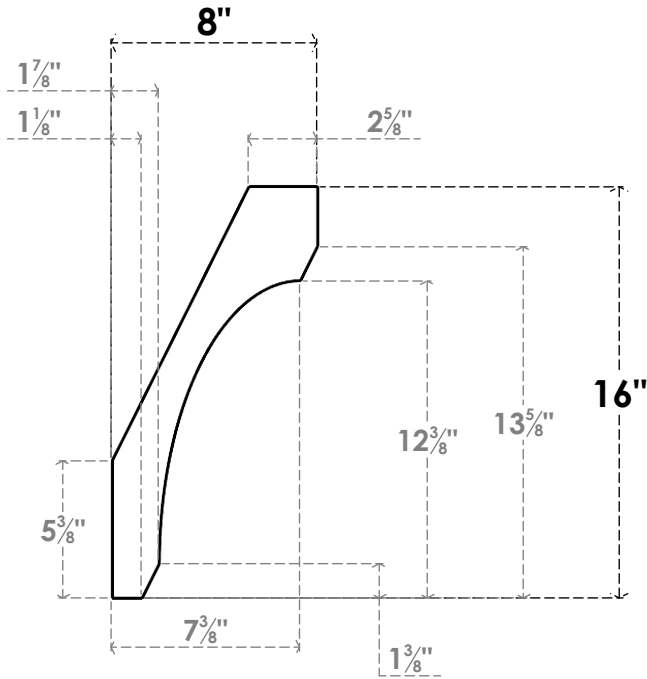

ITEM NUMBER: BRCPC060X08000X16000LEC

6"W X 8"D X 16"H LEGACY ARCHITECTURAL GRADE PVC CLOSED KNEE BRACE

SIDE PROFILE

FRONT PROFILE

ISOMETRIC

EKENA MILLWORK
2300 WEST MAIN ST.
CLARKSVILLE, TX 75426
TOLL FREE: 866-607-0453
WWW.EKENAMILLWORK.COM

NOTES

1. INSTALLATION TO BE COMPLETED IN ACCORDANCE WITH MANUFACTURER'S SPECIFICATIONS.
2. DRAWING MAY NOT BE TO SCALE
3. THIS DRAWING IS INTENDED FOR DESIGN AND PLANNING PURPOSES ONLY.
4. ALL INFORMATION CONTAINED HEREIN WAS CURRENT AT THE TIME OF DEVELOPMENT BUT MUST BE REVIEWED AND APPROVED BY THE PRODUCT MANUFACTURER TO BE CONSIDERED ACCURATE.
5. ARCHITECTURAL GRADE PVC PRODUCTS ARE MADE FROM EXPANDED CELLULAR PVC AND COME NATURALLY WHITE BUT MAY BE PAINTED