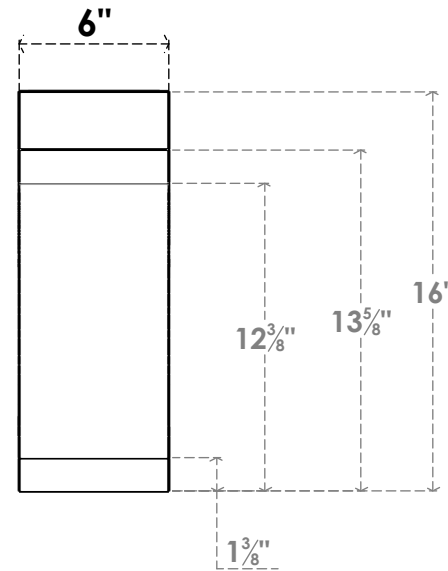

ITEM NUMBER: BRCPC060X08000X16000LEC

6"W X 8"D X 16"H LEGACY ARCHITECTURAL GRADE PVC CLOSED KNEE BRACE

SIDE PROFILE

FRONT PROFILE

ISOMETRIC

EKENA MILLWORK
2300 WEST MAIN ST.
CLARKSVILLE, TX 75426
TOLL FREE: 866-607-0453
WWW.EKENAMILLWORK.COM